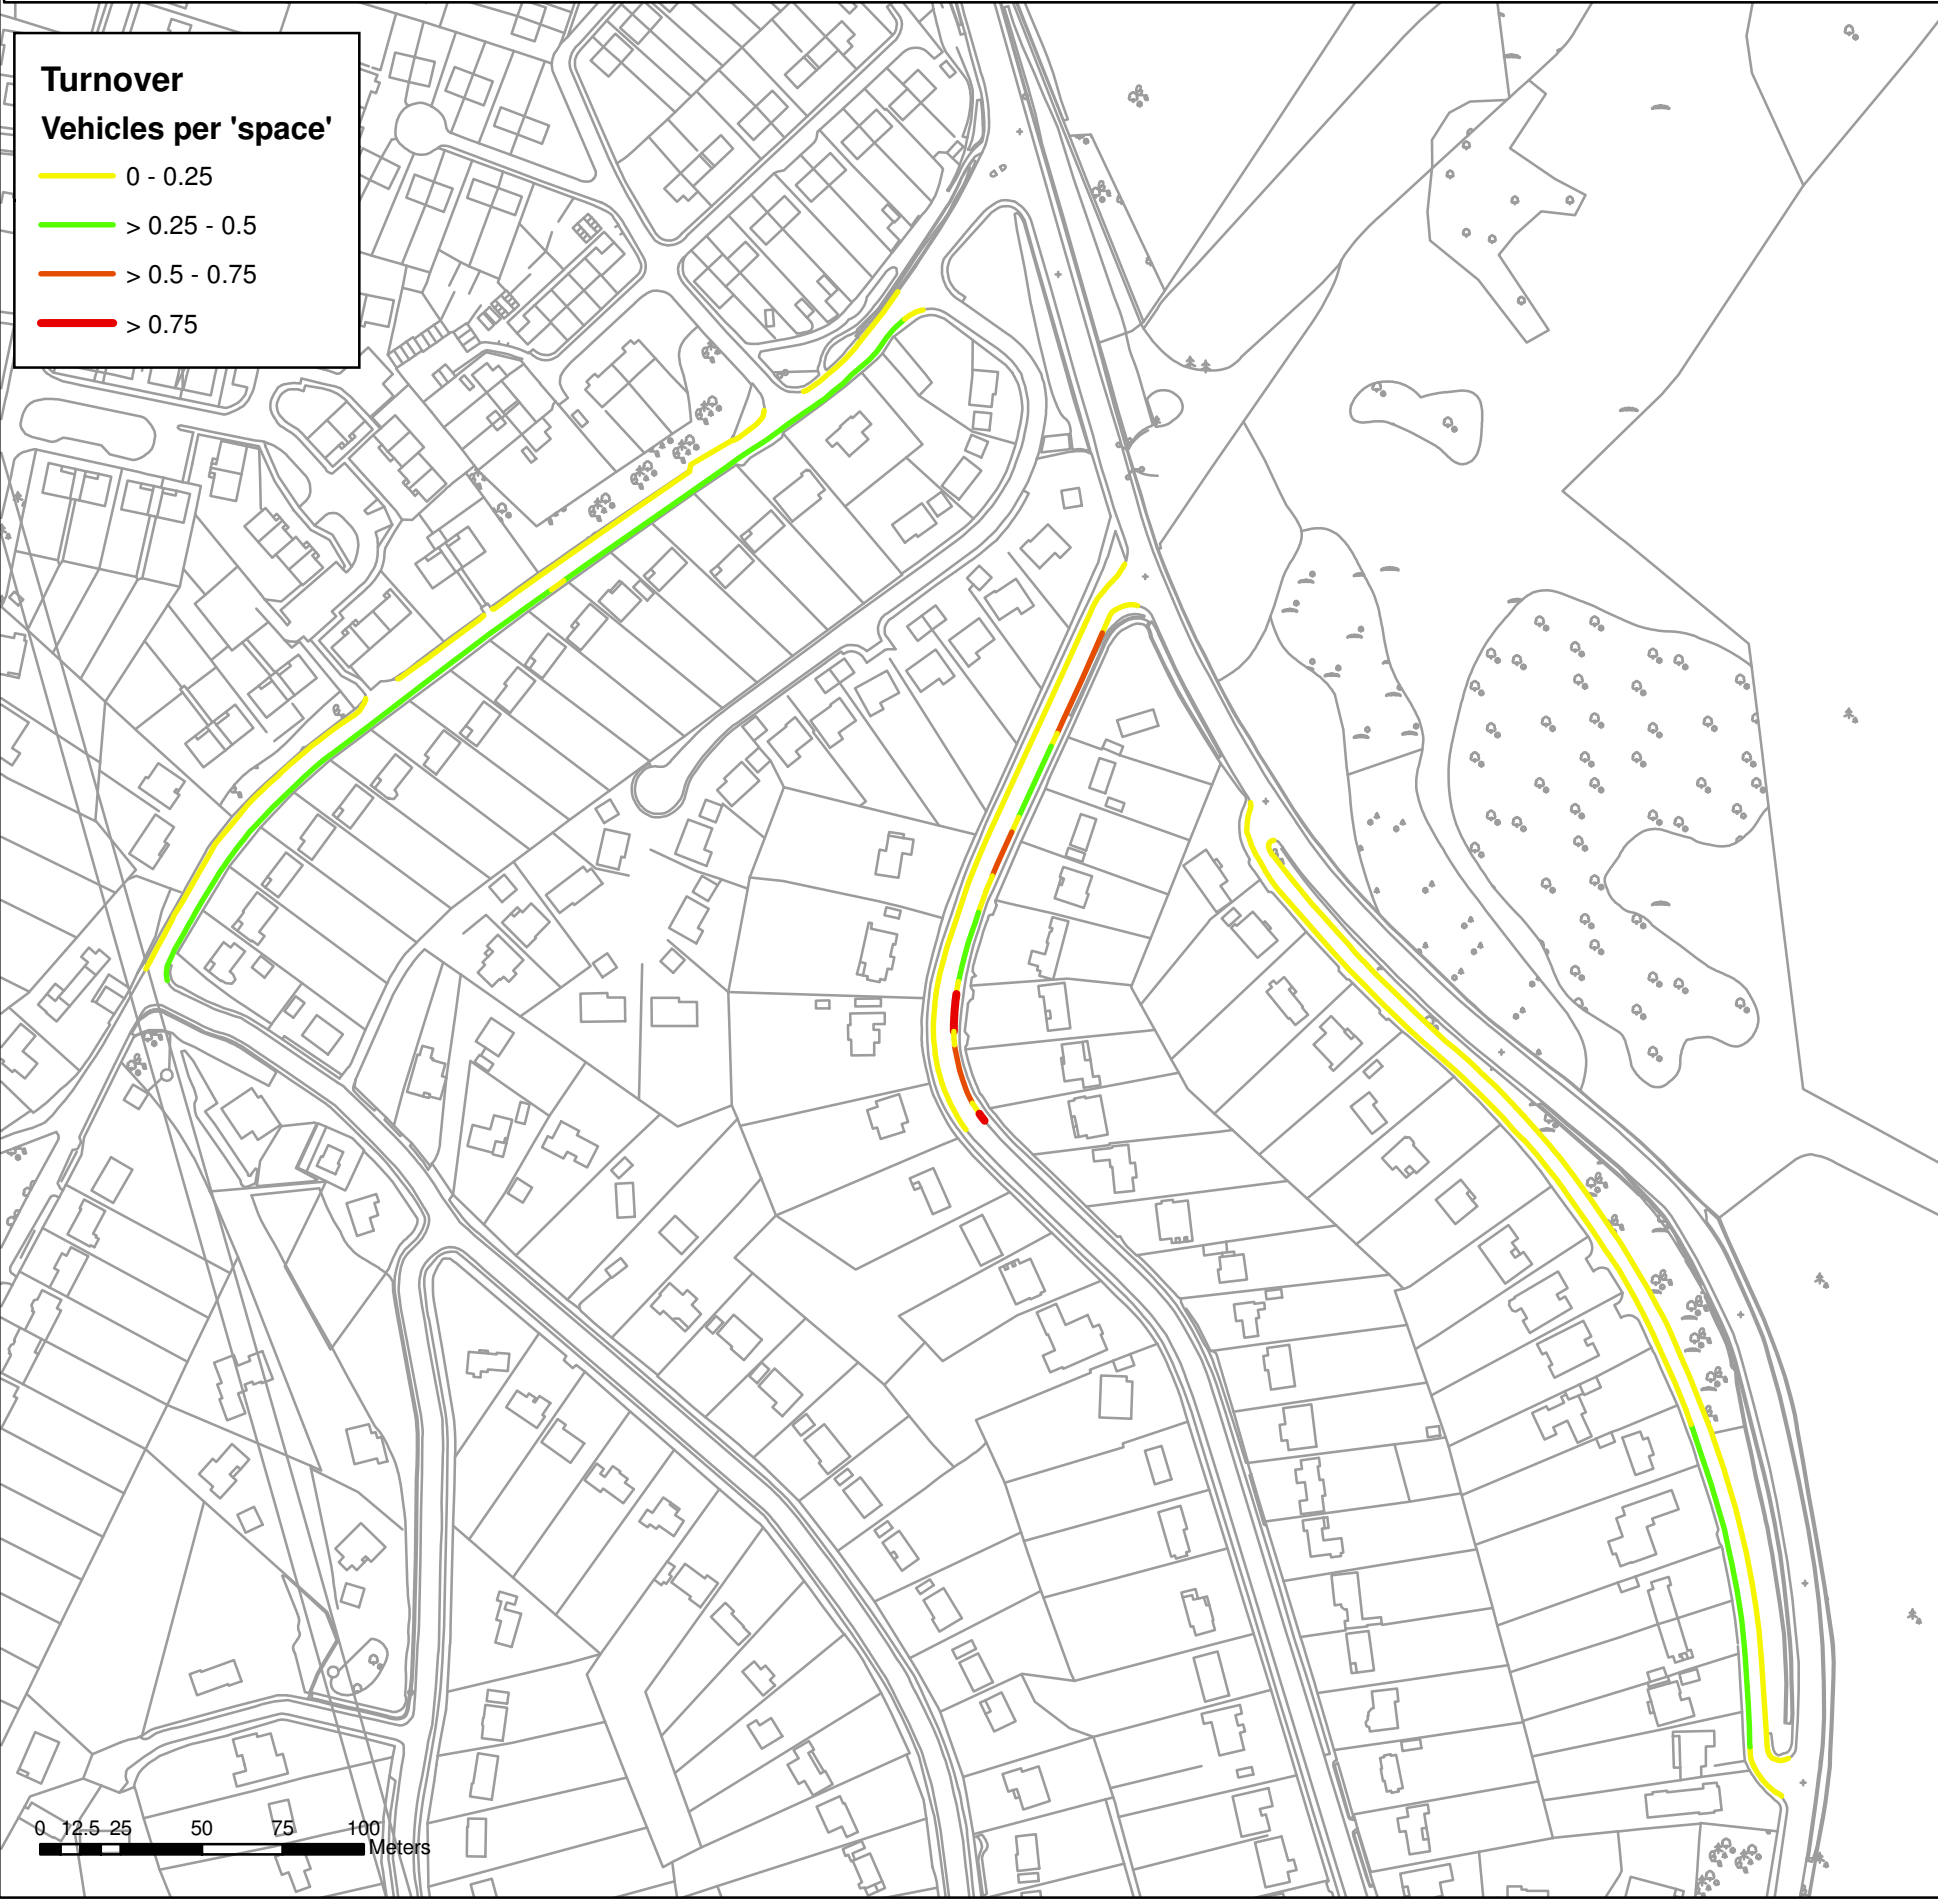

5280 - Sevenoaks Parking Survey, Thursday 23rd November 2017 (07:00 - 22:00)

Turnover & Arrivals vs Departures

Time Period	Arrivals	Departures
07:00 - 10:00	10	N/A
10:00 - 13:00	33	5
13:00 - 16:00	7	6
16:00 - 19:00	7	11
19:00 - 22:00	3	26
In @ End	N/A	12
Total		60